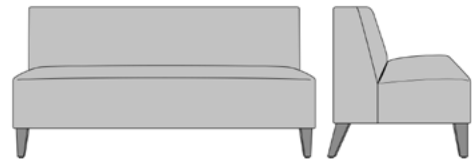

## Wallsaver Lounge

The Delfini Wallsaver is part of the Delfini Modular Seating collection and features angled back legs designed to keep walls in pristine condition. Versatile, refined and ready to provide a high level of group seating in lounges and lobbies, this collection is standard with no arms and includes a single, love seat and a sofa. An optional power grommet is also available.

**Visible Cleanout**  
Clean out prevents buildup of debris and provides for easy maintenance.

**Optional Power Grommet**  
Optional power plug and USB ports available in black or white only.

**Number of Seats**  
Choose from 3 seat styles – lounge chair, love seat, and sofa.

### Statement of Line

**DELFW1**  
25W 31.5D 34H

**DELFW2**  
45W 31.5D 34H

**DELFW3**  
68W 31.5D 34H

**DELFW1PG1**  
25W 31.5D 34H

**DELFW2PG1**  
45W 31.5D 34H

**DELFW3PG1**  
68W 31.5D 34H

**kwalu** | Designed to Last®