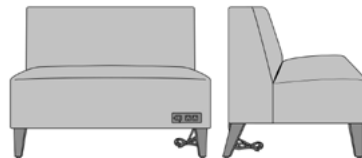

## Wallsaver Lounge

The Delfini Wallsaver is part of the Delfini Modular Seating collection and features angled back legs designed to keep walls in pristine condition. Versatile, refined and ready to provide a high level of group seating in lounges and lobbies, this collection is standard with no arms and includes a single, love seat and a sofa. An optional power grommet is also available.

**Visible Cleanout**  
Clean out prevents buildup of debris and provides for easy maintenance.

**Optional Power Grommet**  
Optional power plug and USB ports available in black or white only.

**Number of Seats**  
Choose from 3 seat styles – lounge chair, love seat, and sofa.

### Statement of Line

**DELFW1**  
25W 31.5D 34H

**DELFW2**  
45W 31.5D 34H

**DELFW3**  
68W 31.5D 34H

**DELFW1PG1**  
25W 31.5D 34H

**DELFW2PG1**  
45W 31.5D 34H

**DELFW3PG1**  
68W 31.5D 34H

**kwalu** | Designed to Last®