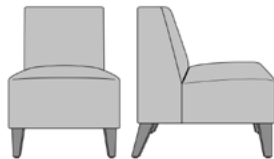

Statement of Line

DELFW1
25W 31.5D 34H