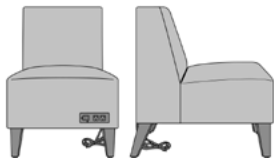

**Visible Cleanout**  
Clean out prevents buildup of debris and provides for easy maintenance.

**Optional Power Grommet**  
Optional power plug and USB ports available in black or white only.

**Number of Seats**  
Choose from 3 seat styles – lounge chair, love seat, and sofa.

### Statement of Line

**DELFW1**  
25W 31.5D 34H

**DELFW2**  
45W 31.5D 34H

**DELFW3**  
68W 31.5D 34H

**DELFW1PG1**  
25W 31.5D 34H

**DELFW2PG1**  
45W 31.5D 34H

**DELFW3PG1**  
68W 31.5D 34H

**kwalu** | Designed to Last®