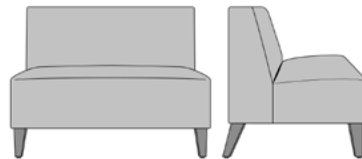

DELFW2
45W 31.5D 34H