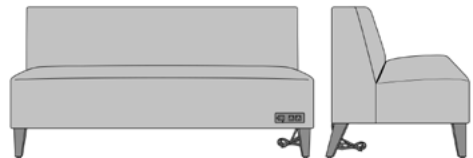

## Wallsaver Lounge

The Delfini Wallsaver is part of the Delfini Modular Seating collection and features angled back legs designed to keep walls in pristine condition. Versatile, refined and ready to provide a high level of group seating in lounges and lobbies, this collection is standard with no arms and includes a single, love seat and a sofa. An optional power grommet is also available.

**Visible Cleanout**  
Clean out prevents buildup of debris and provides for easy maintenance.

**Optional Power Grommet**  
Optional power plug and USB ports available in black or white only.

**Number of Seats**  
Choose from 3 seat styles – lounge chair, love seat, and sofa.

### Statement of Line

**DELFW1**  
25W 31.5D 34H

**DELFW2**  
45W 31.5D 34H

**DELFW3**  
68W 31.5D 34H

**DELFW1PG1**  
25W 31.5D 34H

**DELFW2PG1**  
45W 31.5D 34H

**DELFW3PG1**  
68W 31.5D 34H

**kwalu** | Designed to Last®